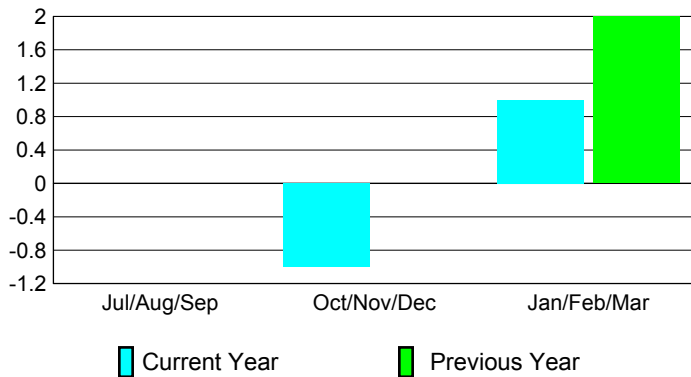

Club Results 2009-2010

Goal, New, Dropped, Gain/Loss

MEMBERSHIP

**Membership Results
2009-2010**

**Membership
2008-2009**

Month	Net Memb Goal	Actual New Memb	Actual Dropped Memb	Gain/Loss of Memb	Gain/Loss of Memb
Jul/Aug/Sep	130	211	-23	188	121
Oct/Nov/Dec	0	92	-81	11	-6
Jan/Feb/Mar	0	57	-11	46	115
Totals	130	360	-115	245	230

Membership Results 2009-2010

Goal, New, Dropped, Gain/Loss

Comparison of Club Gain/Loss

Current Year Compared to the Previous Year

Comparison of Membership Gain/Loss

Current Year Compared to the Previous Year