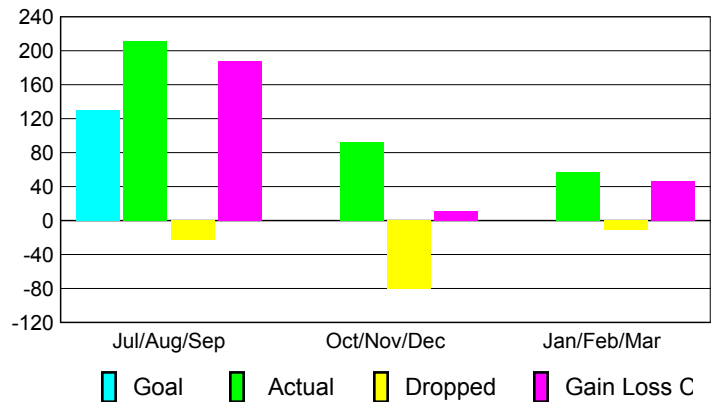

Club Results 2009-2010

Goal, New, Dropped, Gain/Loss

MEMBERSHIP

**Membership Results
2009-2010**

**Membership
2008-2009**

Month	Net Memb Goal	Actual New Memb	Actual Dropped Memb	Gain/Loss of Memb	Gain/Loss of Memb
Jul/Aug/Sep	130	211	-23	188	121
Oct/Nov/Dec	0	92	-81	11	-6
Jan/Feb/Mar	0	57	-11	46	115
Totals	130	360	-115	245	230

Membership Results 2009-2010

Goal, New, Dropped, Gain/Loss

Comparison of Club Gain/Loss

Current Year Compared to the Previous Year

Comparison of Membership Gain/Loss

Current Year Compared to the Previous Year