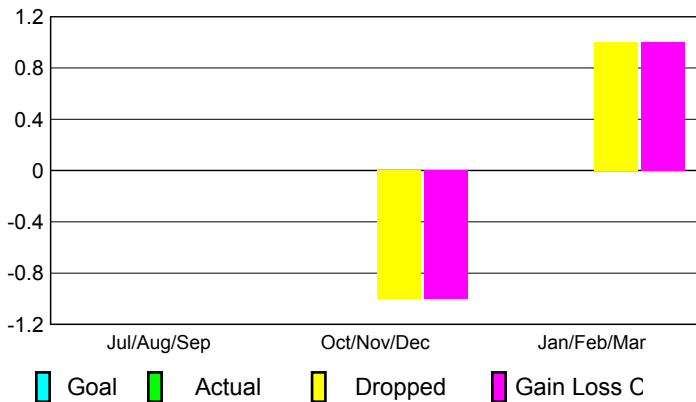

2009-2010 GMT Quarterly Report for District (or Undistricted) **District 300 G1**

GMT: **PEI-JEN CHEN**

Location: **M.D. 300 Taiwan**

GMT CA: **5**

CLUBS

**Club Results
2009-2010**

**Clubs
2008-2009**

Month	New Club Goal	Actual New Clubs	Actual Dropped Clubs	Gain/Loss of Clubs	Gain/Loss of Clubs
Jul/Aug/Sep	0	0	0	0	0
Oct/Nov/Dec	0	0	-1	-1	0
Jan/Feb/Mar	0	0	1	1	2
Totals	0	0	0	0	2

Club Results 2009-2010

Goal, New, Dropped, Gain/Loss

MEMBERSHIP

**Membership Results
2009-2010**

**Membership
2008-2009**

Month	Net Memb Goal	Actual New Memb	Actual Dropped Memb	Gain/Loss of Memb	Gain/Loss of Memb
Jul/Aug/Sep	130	211	-23	188	121
Oct/Nov/Dec	0	92	-81	11	-6
Jan/Feb/Mar	0	57	-11	46	115
Totals	130	360	-115	245	230