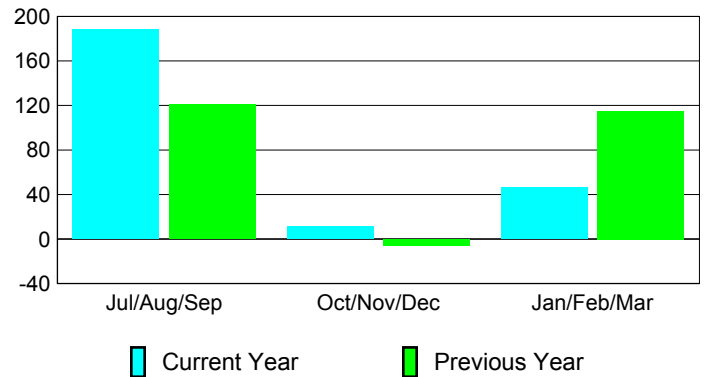

Club Results 2009-2010

Goal, New, Dropped, Gain/Loss

MEMBERSHIP

**Membership Results
2009-2010**

**Membership
2008-2009**

Month	Net Memb Goal	Actual New Memb	Actual Dropped Memb	Gain/Loss of Memb	Gain/Loss of Memb
Jul/Aug/Sep	130	211	-23	188	121
Oct/Nov/Dec	0	92	-81	11	-6
Jan/Feb/Mar	0	57	-11	46	115
Totals	130	360	-115	245	230

Membership Results 2009-2010

Goal, New, Dropped, Gain/Loss

Comparison of Club Gain/Loss

Current Year Compared to the Previous Year

Comparison of Membership Gain/Loss

Current Year Compared to the Previous Year

YTD Status Quo Clubs 2009-2010

Status Quo Clubs Compared to Status Quo Members

Gender Comparison 2009-2010